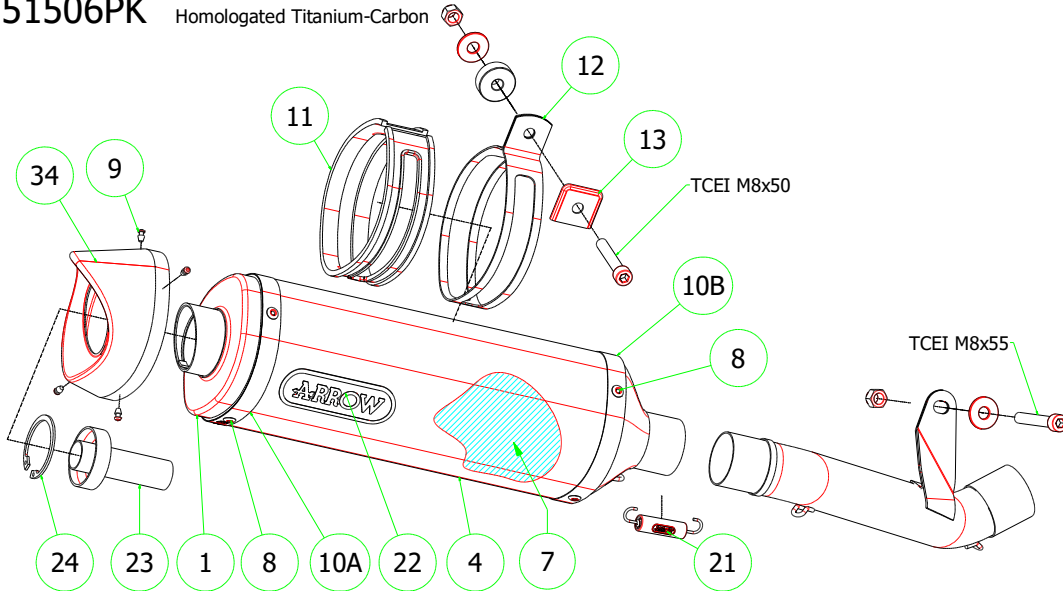

Honda CBR 125 R '11-12

51506AKN Homologated Aluminium-Carbon (Dark Line)

51506AK Homologated Aluminium-Carbon

51506PK Homologated Titanium-Carbon

51005MI

Raccordo / Mid Pipe