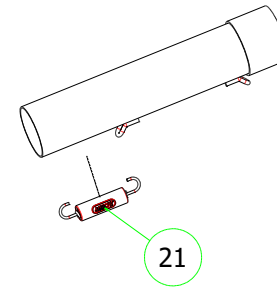

Honda CBR 125 R '11-12

51506AKN Homologated Aluminium-Carbon (Dark Line)

51506AK Homologated Aluminium-Carbon

51506PK Homologated Titanium-Carbon

51005MI

Raccordo / Mid Pipe

51007MI

Collettore / Collector

51506AO Homologated Aluminium

51506AON Homologated Aluminium (Dark Line)

51005KZ

Raccordo Catalizzato
Catalyzed Mid Pipe