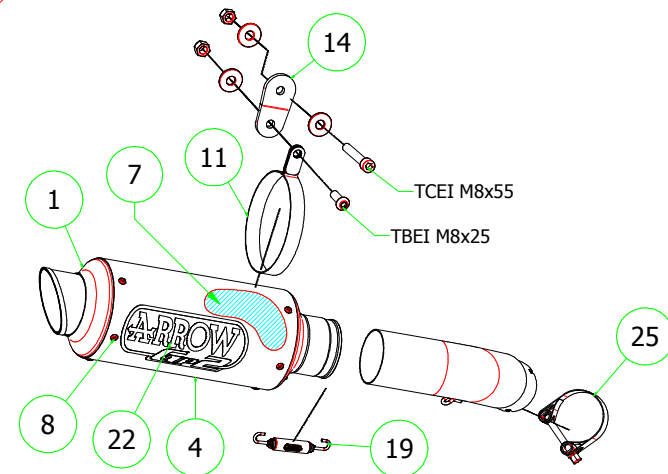

Honda CrossRunner 800 '15

- 71825AKN Homologated Aluminium Dark (Carbon Endcap)
- 71825AKB Homologated Aluminium White (Carbon Endcap)
- 71825AK Homologated Aluminium (Carbon Endcap)
- 71825PK Homologated Titanium (Carbon Endcap)
- 71825MK Homologated Carbon (Carbon Endcap)

- 71825AON Homologated Aluminium Dark
- 71825AOB Homologated Aluminium White
- 71825AO Homologated Aluminium

- 71825XKI Homologated X-Kone

- 71017GPI Racing "GP2", Nichrom
- 71017GP Racing "GP2", Titanium