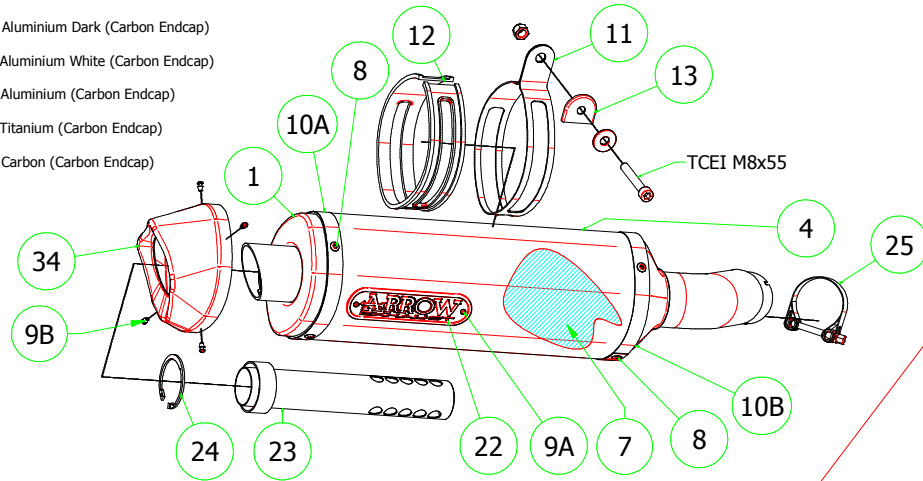

# Honda CrossRunner 800 '15

- 71825AKN Homologated Aluminium Dark (Carbon Endcap)
- 71825AKB Homologated Aluminium White (Carbon Endcap)
- 71825AK Homologated Aluminium (Carbon Endcap)
- 71825PK Homologated Titanium (Carbon Endcap)
- 71825MK Homologated Carbon (Carbon Endcap)