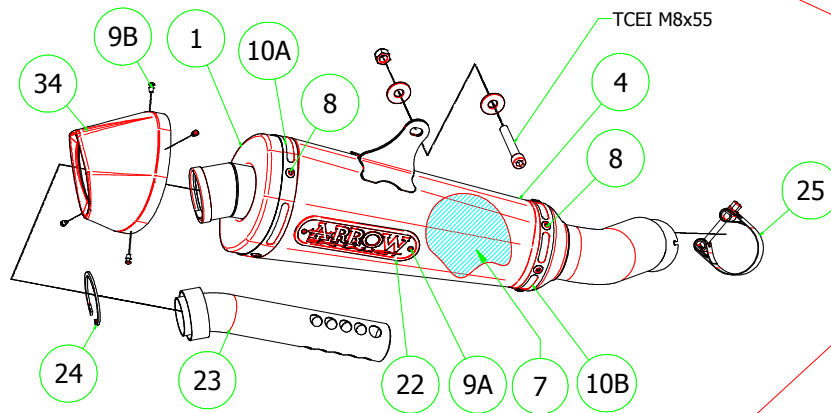

- 71825XKI Homologated X-Kone

- 71017GPI Racing "GP2", Nichrom
- 71017GP Racing "GP2", Titanium