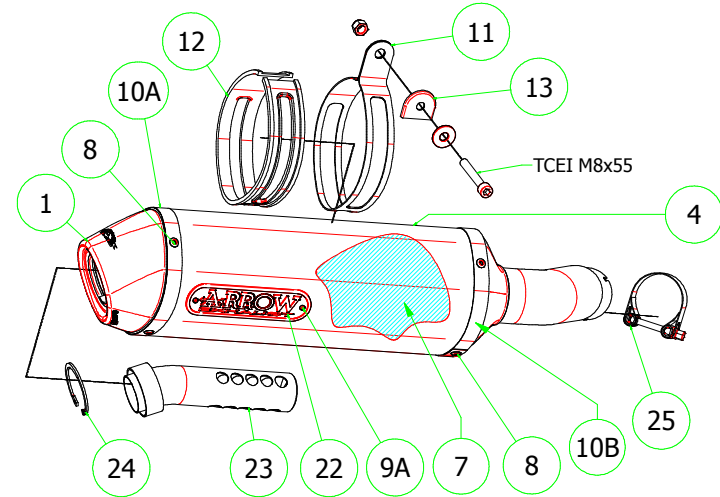

Honda CrossRunner 800 '15

- 71825AKN Homologated Aluminium Dark (Carbon Endcap)
- 71825AKB Homologated Aluminium White (Carbon Endcap)
- 71825AK Homologated Aluminium (Carbon Endcap)
- 71825PK Homologated Titanium (Carbon Endcap)
- 71825MK Homologated Carbon (Carbon Endcap)

- 71825AON Homologated Aluminium Dark
- 71825AOB Homologated Aluminium White
- 71825AO Homologated Aluminium

- 71825XKI Homologated X-Kone

- 71017GPI Racing "GP2", Nichrom
- 71017GP Racing "GP2", Titanium