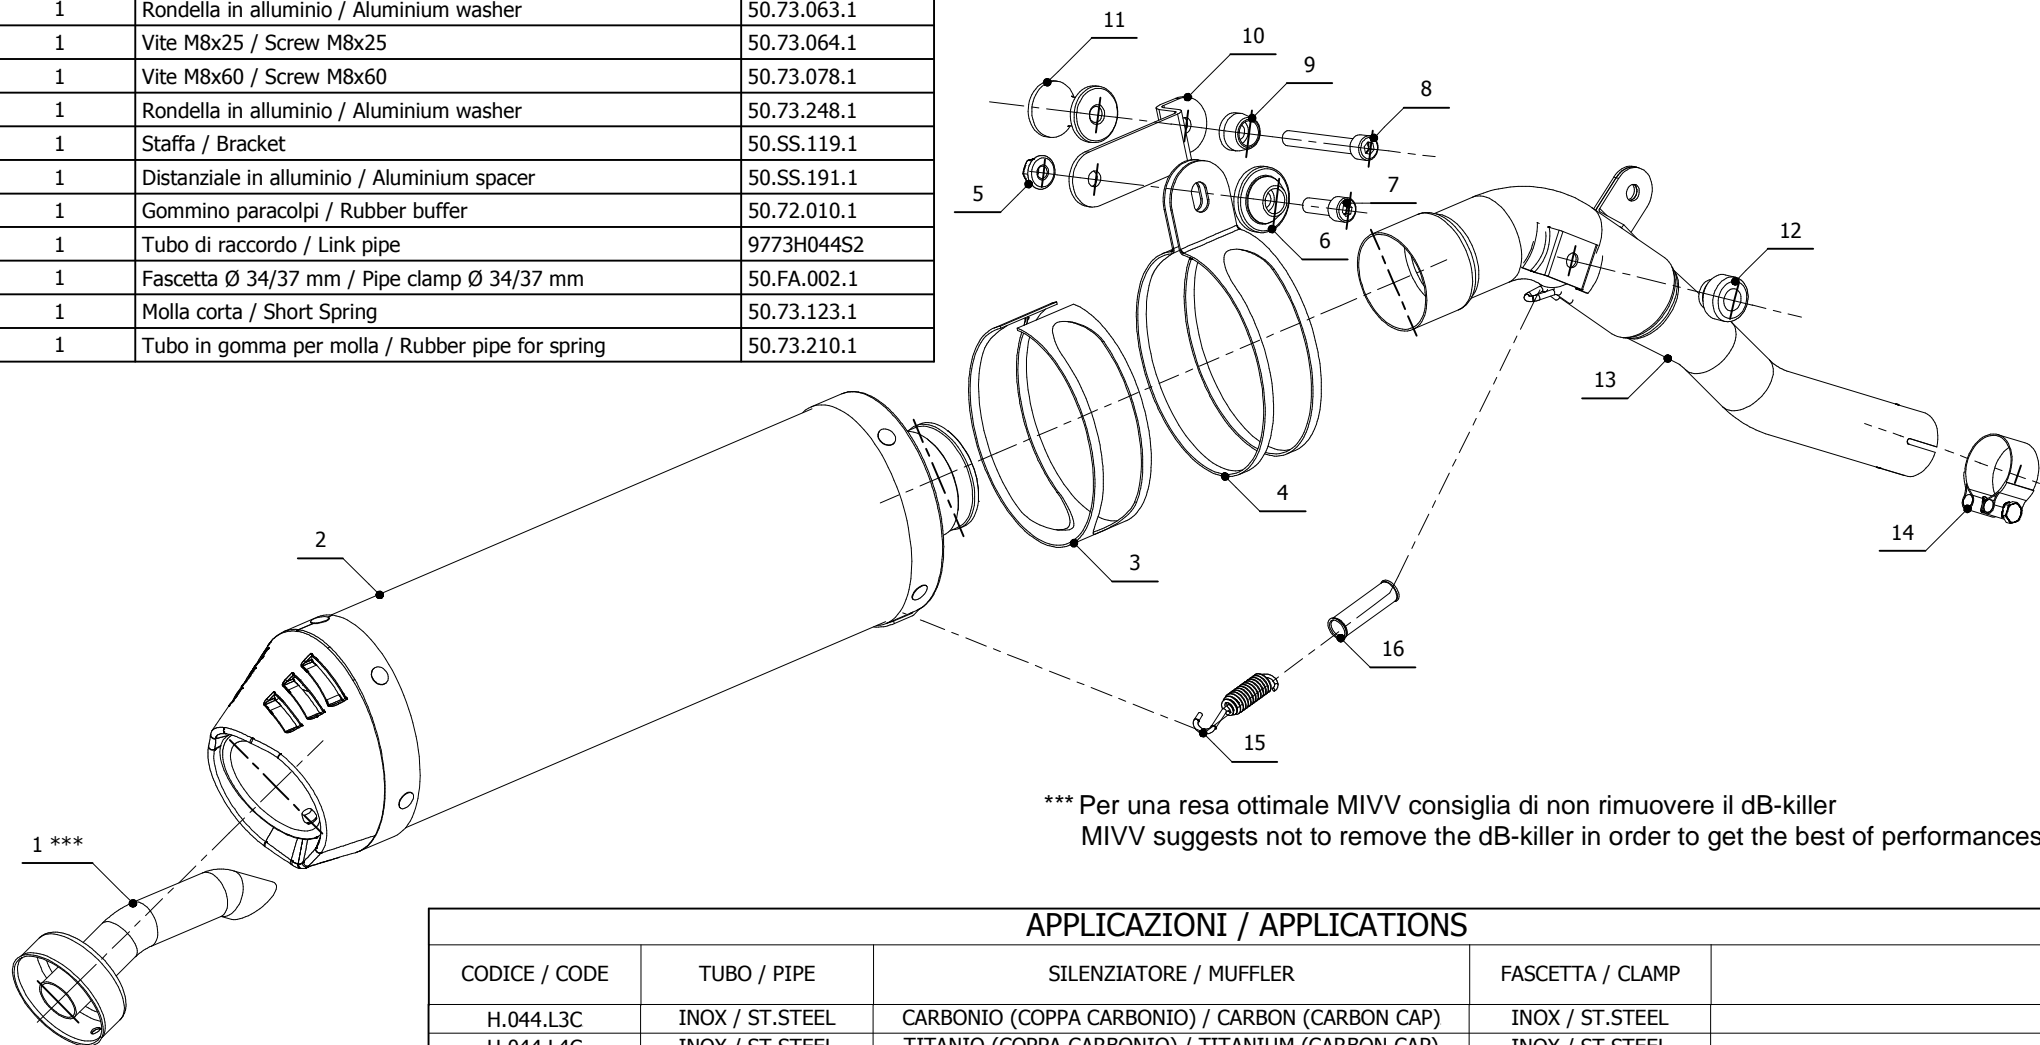

MODEL HONDA XL 125 VARADERO

YEAR 2007 -->

LINE SPORT

MUFFLER OVAL CARBON CAP

SCHEMATIC

ELENCO PARTI / PARTS LIST

#	QTÀ / QTY	DESCRIZIONE / DESCRIPTION	CODICE / CODE
1	1	DB killer / DB killer	50.DK.021.0
2	1	Silenziatore / Muffler	OVAL CARBON CAP
3	1	Protezione in gomma per staffa / Rubber protection for bracket	50.73.077.1
4	1	Staffa / Bracket	50.SS.030.0
5	1	Dado 8 MA flangiato / Flanged nut 8 MA	50.73.052.1
6	1	Rondella in alluminio / Aluminium washer	50.73.063.1
7	1	Vite M8x25 / Screw M8x25	50.73.064.1
8	1	Vite M8x60 / Screw M8x60	50.73.078.1
9	1	Rondella in alluminio / Aluminium washer	50.73.248.1
10	1	Staffa / Bracket	50.SS.119.1
11	1	Distanziale in alluminio / Aluminium spacer	50.SS.191.1
12	1	Gommino paracolpi / Rubber buffer	50.72.010.1
13	1	Tubo di raccordo / Link pipe	9773H044S2
14	1	Fascetta Ø 34/37 mm / Pipe clamp Ø 34/37 mm	50.FA.002.1
15	1	Molla corta / Short Spring	50.73.123.1
16	1	Tubo in gomma per molla / Rubber pipe for spring	50.73.210.1

*** Per una resa ottimale MIVV consiglia di non rimuovere il dB-killer
MIVV suggests not to remove the dB-killer in order to get the best of performances.

APPLICAZIONI / APPLICATIONS

CODICE / CODE	TUBO / PIPE	SILENZIATORE / MUFFLER	FASCETTA / CLAMP
H.044.L3C	INOX / ST.STEEL	CARBONIO (COPPA CARBONIO) / CARBON (CARBON CAP)	INOX / ST.STEEL
H.044.L4C	INOX / ST.STEEL	TITANIO (COPPA CARBONIO) / TITANIUM (CARBON CAP)	INOX / ST.STEEL