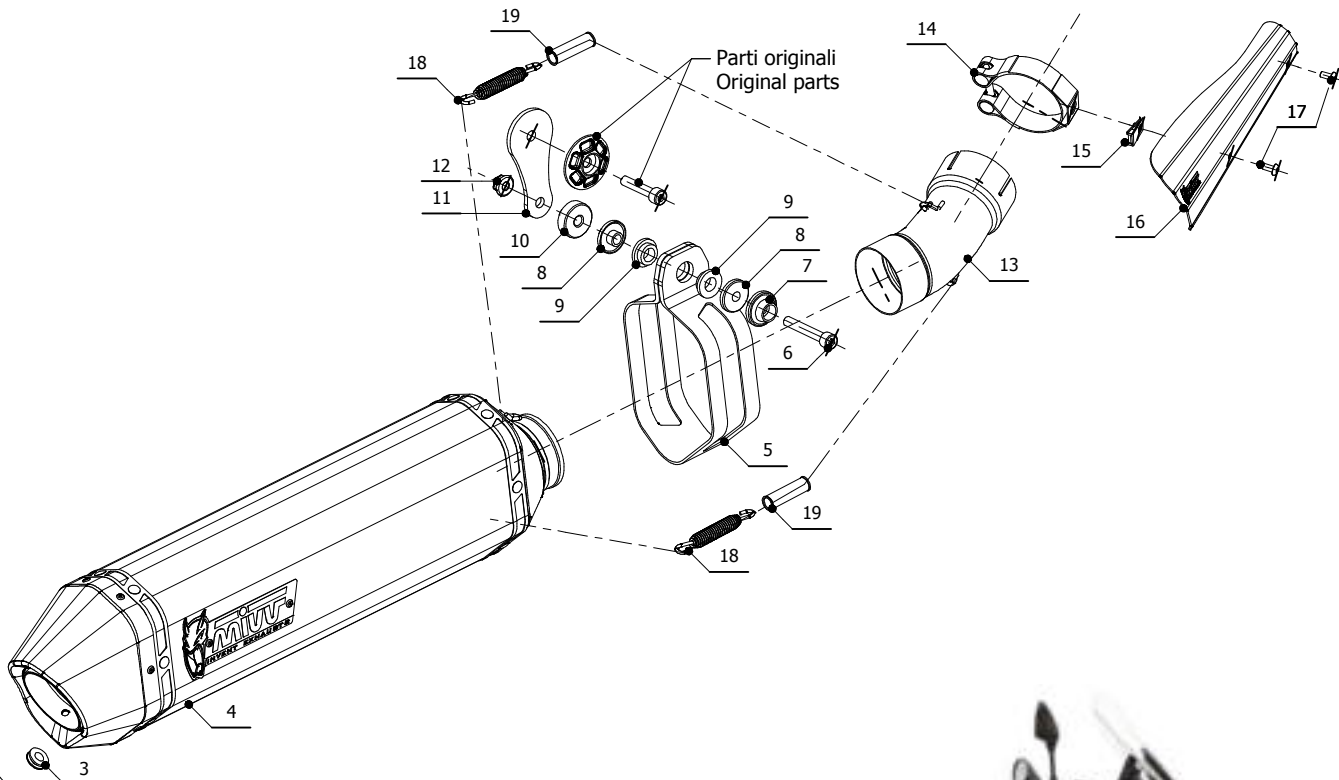

MODEL BMW R 1200 GS

YEAR 2013 -->

LINE SPORT

MUFFLER SPEED EDGE

SCHEMATIC

ELENCO PARTI / PARTS LIST

#	QTÀ / QTY	DESCRIZIONE / DESCRIPTION	CODICE / CODE
1	1	Vite M5 x 8 / Screw M5 x 8	50.73.459.1
2	1	DB killer / DB killer	50.DK.064.0
3	1	Tappo in gomma / Rubber stopper	50.73.266.1
4	1	Silenziatore / Muffler	SPEED EDGE 400
5	1	Staffa in carbonio / Carbon fiber bracket	50.SS.814.1
6	1	Vite M8x50 / Screw M8x50	50.73.074.1
7	1	Rondella in alluminio nera / Black aluminium washer	50.73.221.1
8	2	Boccola / Bush	50.73.381.1
9	2	Silentblock / Silentblock	50.73.380.1
10	1	Distanziale in alluminio / Aluminium spacer	50.SS.645.1
11	1	Staffa / Bracket	50.SS.750.0
12	1	Dado M8 flangiato / Flanged nut M8	50.73.393.1
13	1	Tubo di raccordo / Link pipe	9773B016SHX
14	1	Fascetta Ø 64/67 mm / Pipe clamp Ø 64/67 mm	50.73.681.0
15	1	Dado rapido M5 / M5 Cage nut	50.73.674.1
16	1	Copertura in alluminio / Aluminium cover	50.CR.018.0
17	2	Vite M5 x 8 / Screw M5 x 8	50.73.233.1
18	2	Molla media / Middle spring	50.73.359.1
19	2	Tubo in gomma per molla / Rubber pipe for spring	50.73.210.1

OPTIONAL PARTS
B.016.C1 - NO KAT PIPE

APPLICAZIONI / APPLICATIONS

CODICE / CODE	TUBO / PIPE	SILENZIATORE / MUFFLER	FASCETTA / CLAMP
B.016.LRX	INOX / ST. STEEL	INOX (COPPE CARBONIO) / ST. STEEL (CARBON CAPS)	CARBONIO / CARBON FIBER
B.016.LRB	INOX / ST. STEEL	STEEL BLACK	CARBONIO / CARBON FIBER