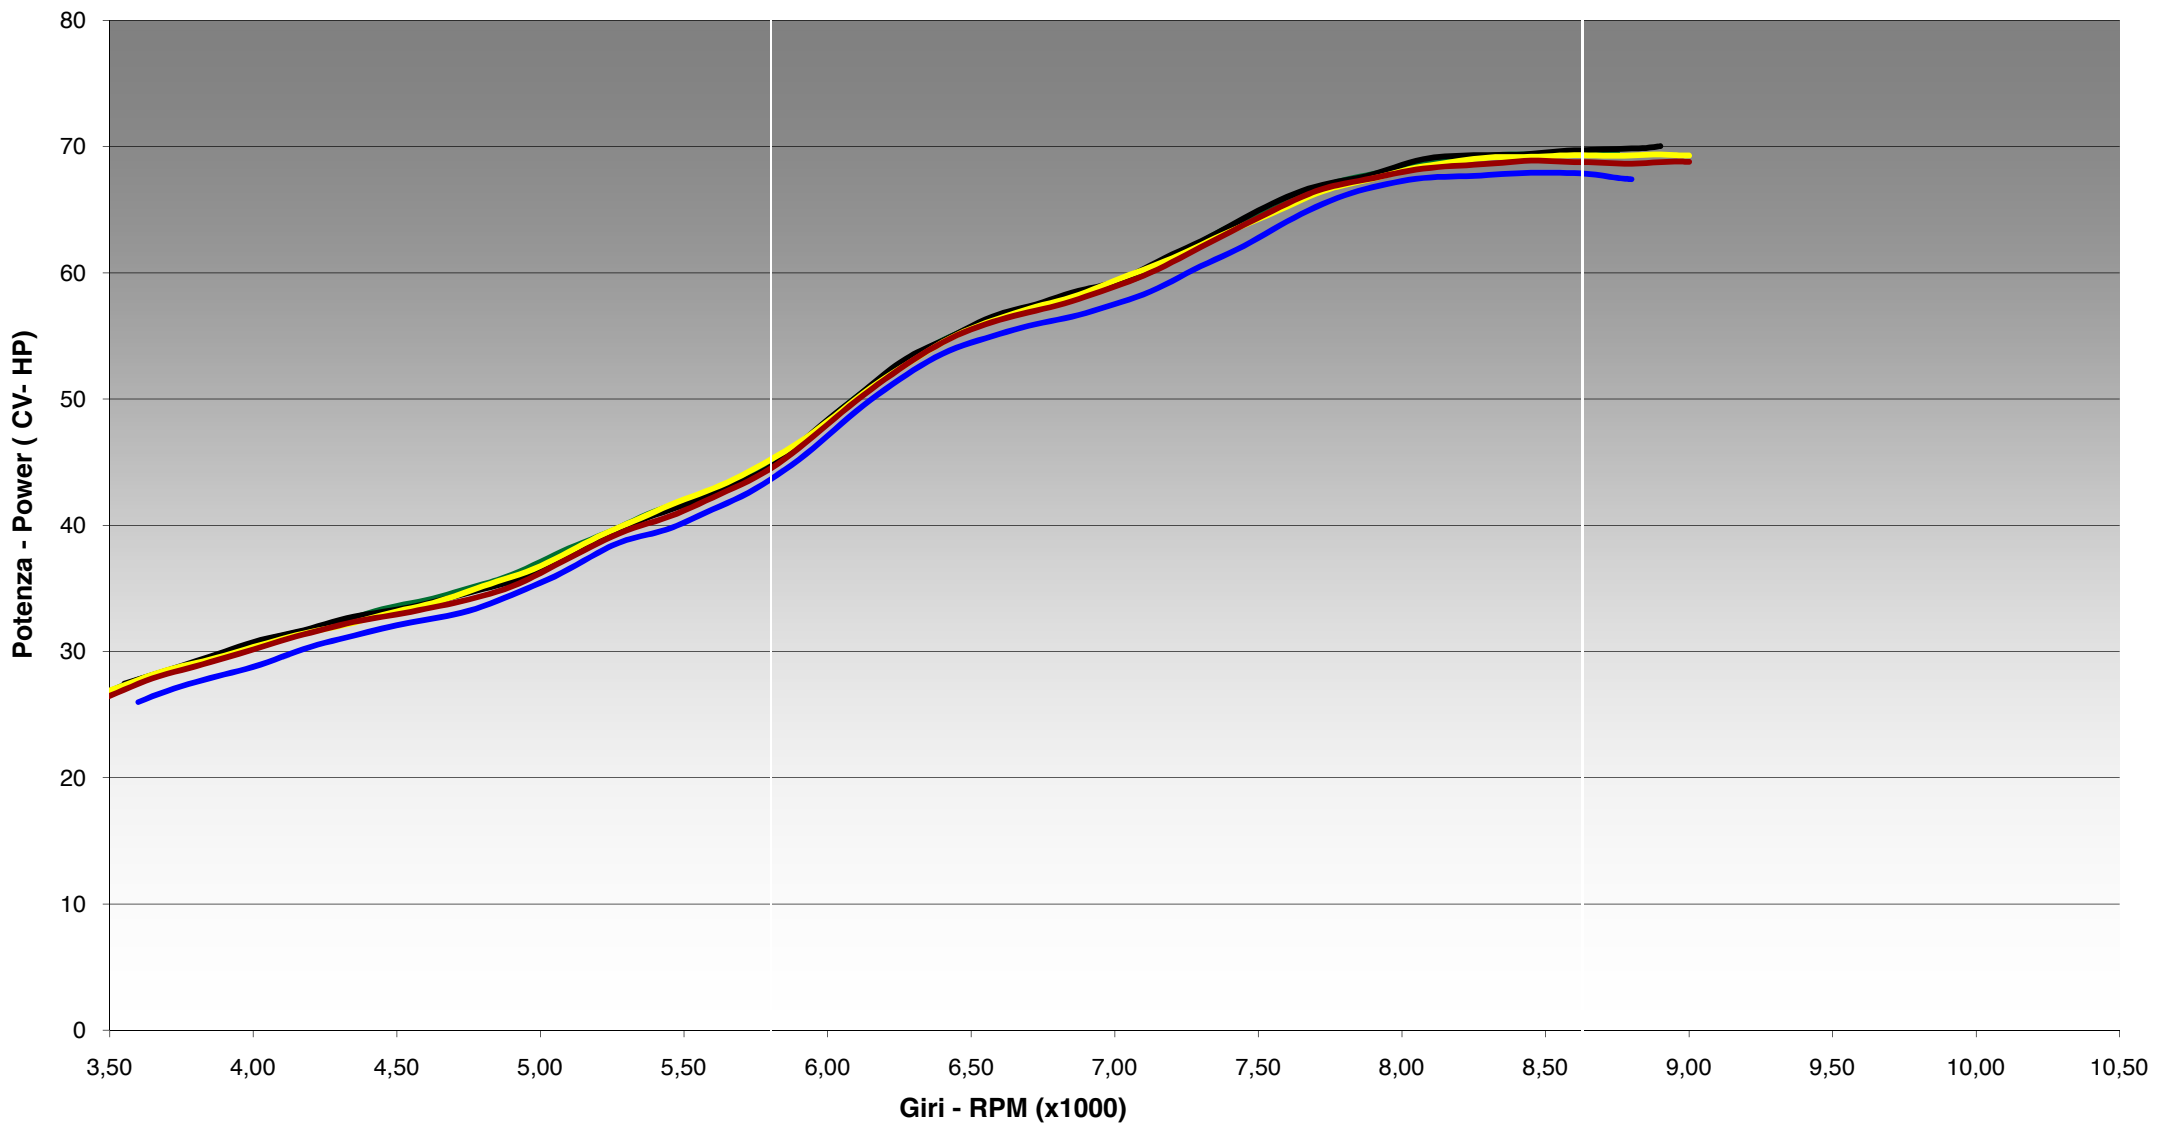

# MAX POWER DYNOCHART

Model: **SUZUKI GLADIUS '09**

Line: **SPORT**

- STOCK
- MIVV OVAL
- MIVV X-CONE
- MIVV GP
- MIVV SUONO

# MAX TORQUE DYNOCHART

Model: **SUZUKI GLADIUS '09**

Line: **SPORT**