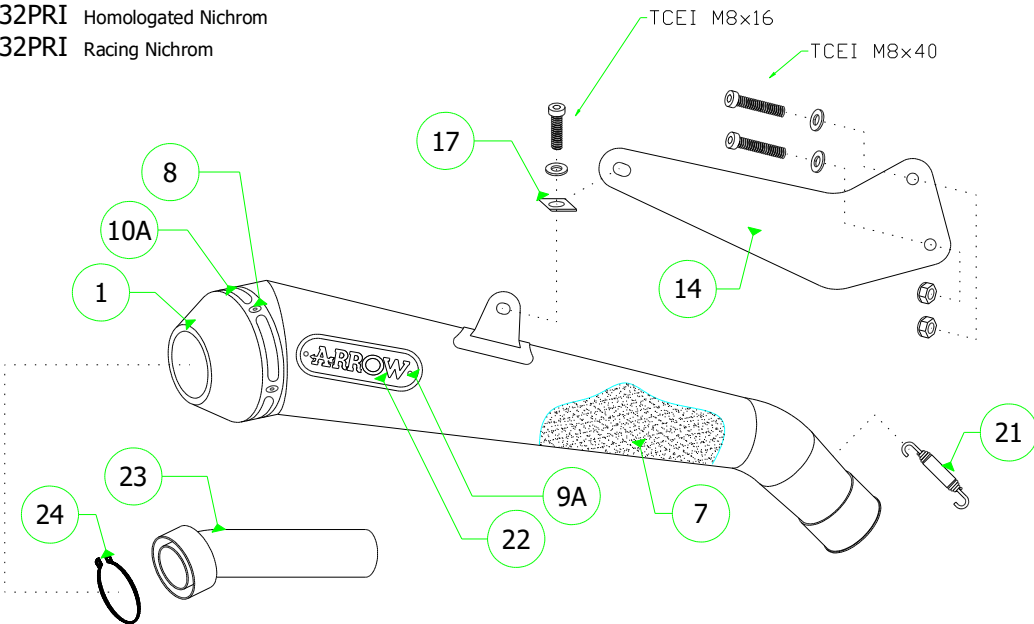

# Suzuki GSX-R 600-750 i.e. '06-07

71134PRK Racing Titanium-Carbon

71333MI Slip-On Mid Pipe

71134PR Racing Titanium

- 71632PR Homologated Titanium
- 71132PR Racing Titanium
- 71632PRI Homologated Nichrom
- 71132PRI Racing Nichrom