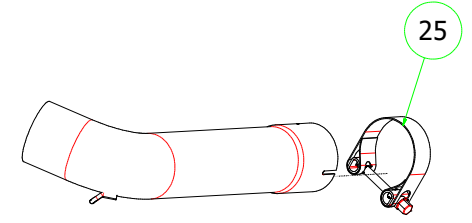

# Suzuki GSX-R 600-750 i.e. '06-07

71134PRK Racing Titanium-Carbon

71333MI Slip-On Mid Pipe

71134PR Racing Titanium

- 71632PR Homologated Titanium
- 71132PR Racing Titanium
- 71632PRI Homologated Nichrom
- 71132PRI Racing Nichrom