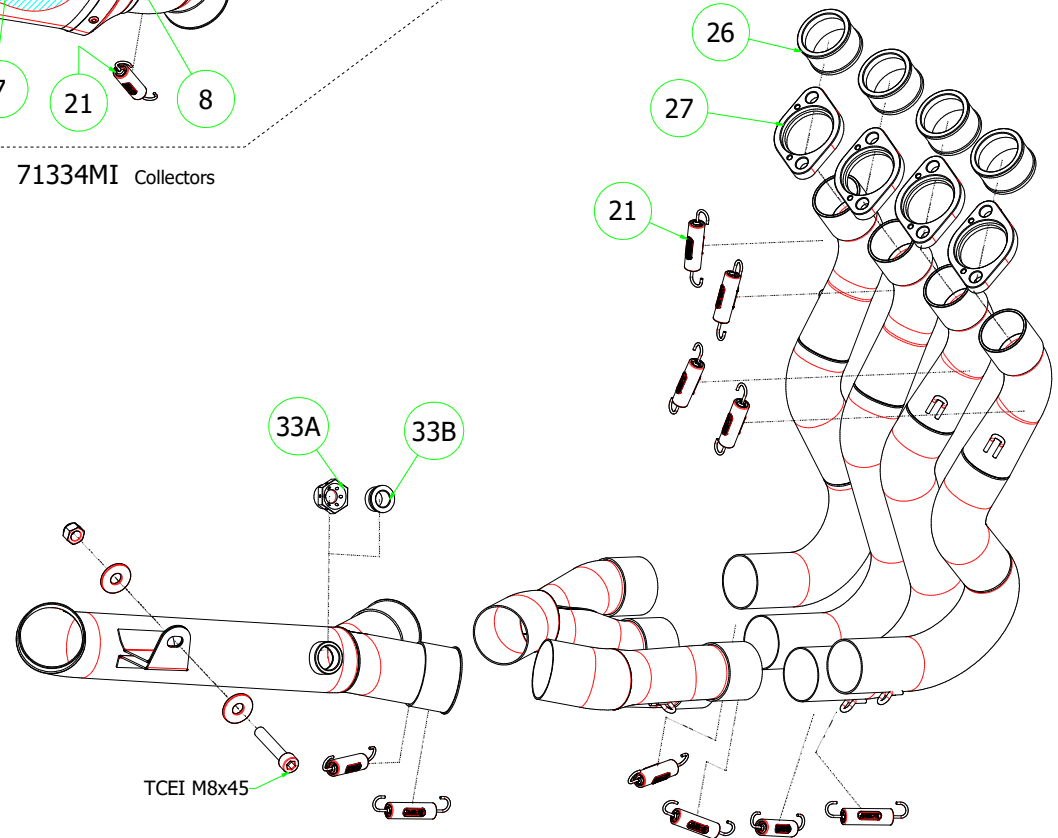

Suzuki GSX-R 600-750 i.e. '06-07

- 71632PR Homologated Titanium
- 71132PR Racing Titanium
- 71632PRI Homologated Nichrom
- 71132PRI Racing Nichrom