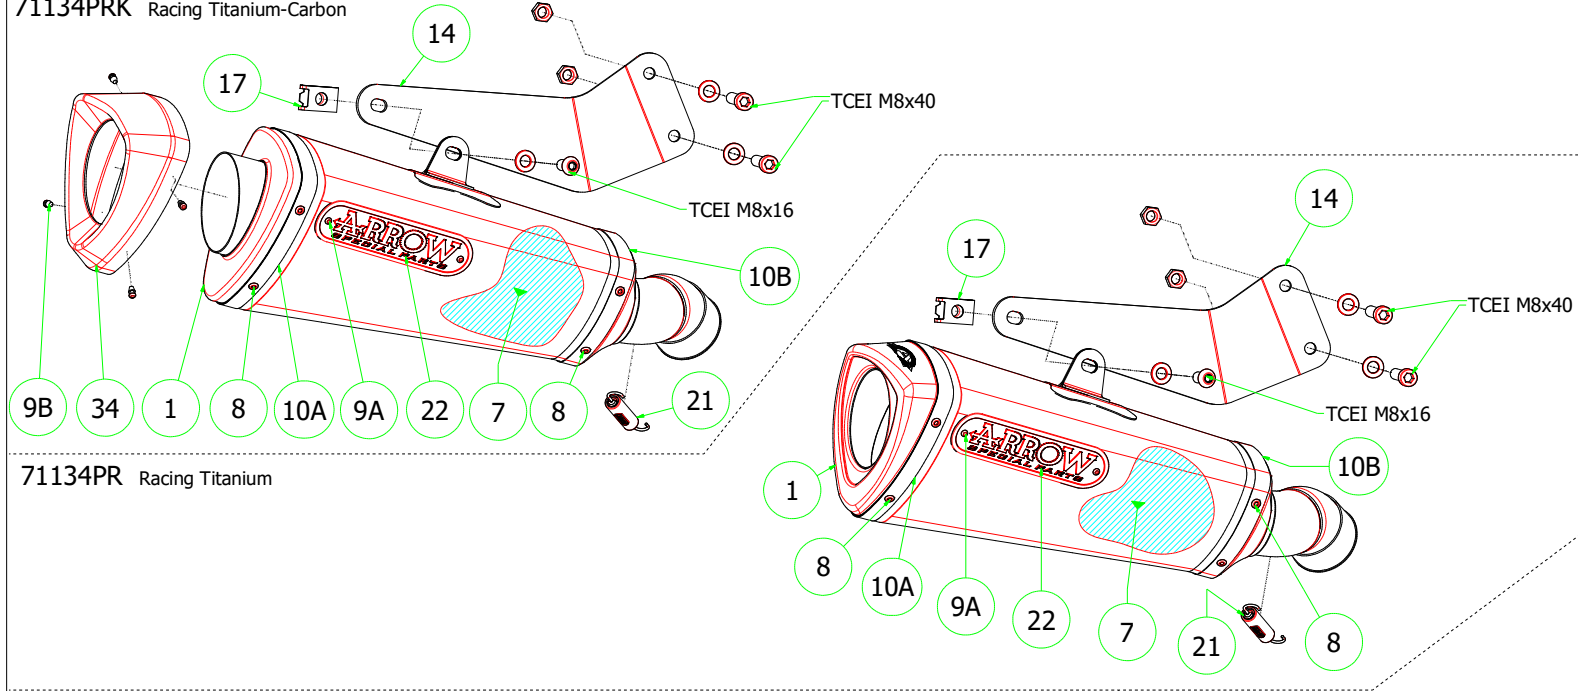

# Suzuki GSX-R 600-750 i.e. '06-07

71134PRK Racing Titanium-Carbon

71333MI Slip-On Mid Pipe

71134PR Racing Titanium

- 71632PR Homologated Titanium
- 71132PR Racing Titanium
- 71632PRI Homologated Nichrom
- 71132PRI Racing Nichrom