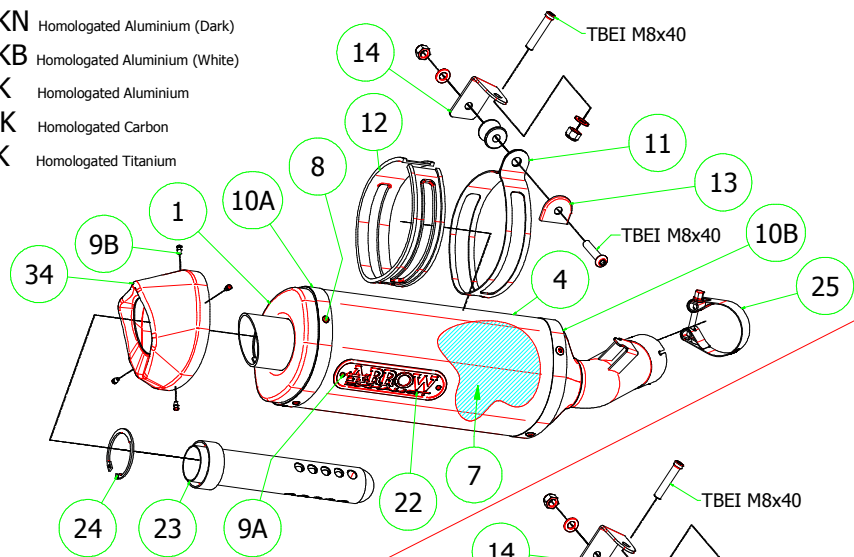

Suzuki GSX-S 1000 '15

- 71828AKN Homologated Aluminium (Dark)
- 71828AKB Homologated Aluminium (White)
- 71828AK Homologated Aluminium
- 71828MK Homologated Carbon
- 71828PK Homologated Titanium