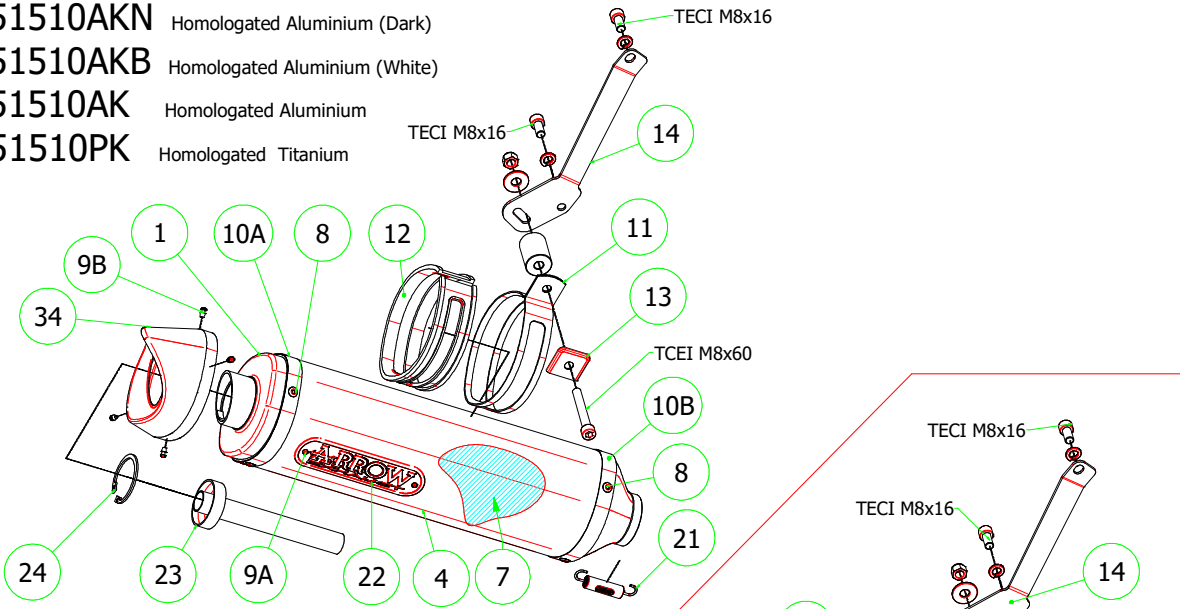

KTM Duke 125 '11/16 - Duke 200 '11/14

51510AKN Homologated Aluminium (Dark)

51510AKB Homologated Aluminium (White)

51510AK Homologated Aluminium

51510PK Homologated Titanium