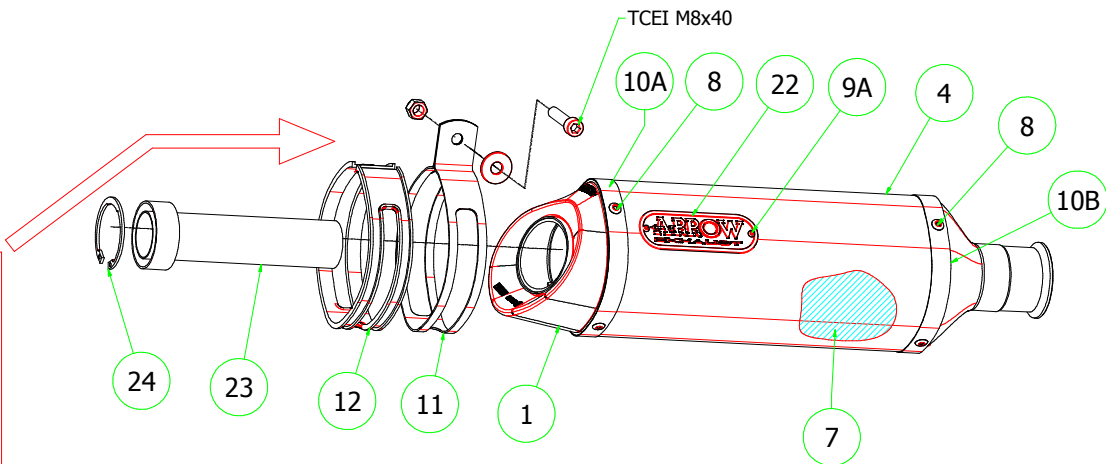

Yamaha YZF R6 '12-14

- 71699PO Homologated Titanium
- 71699AO Homologated Aluminium
- 71699AON Homologated Aluminium (Dark Line)