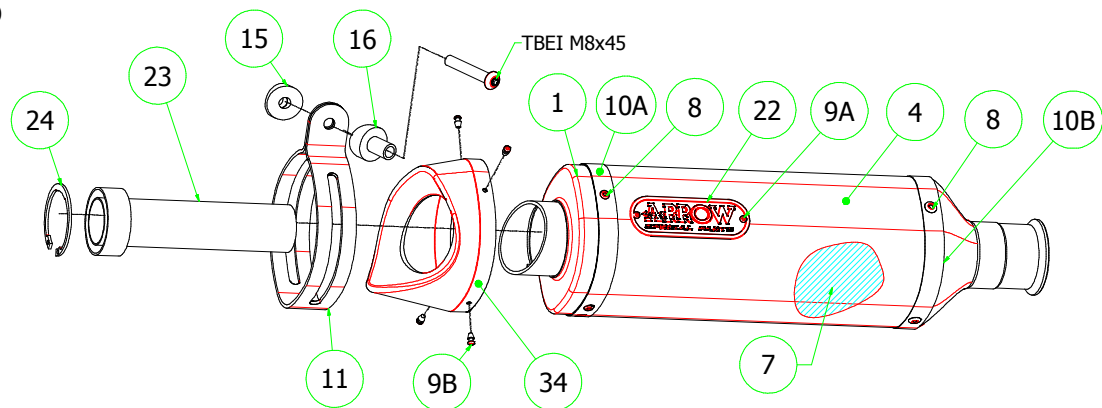

- 71699AKN Homologated Aluminium-Carbon (Dark Line)
- 71699AK Homologated Aluminium-Carbon
- 71699PK Homologated Titanium-Carbon