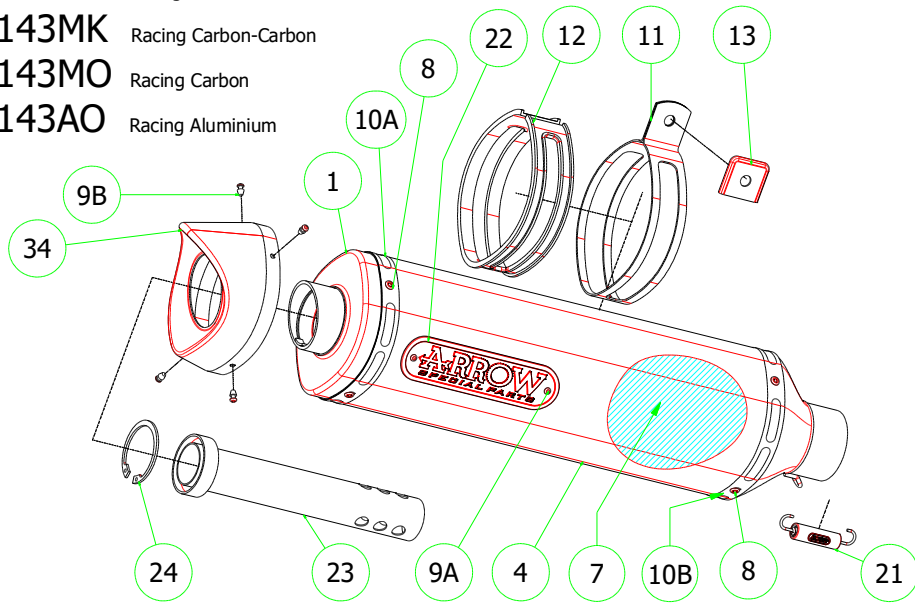

Suzuki SVF Gladius 650 '09

- 71143PK Racing Titanium-Carbon
- 71143PO Racing Titanium
- 71143MK Racing Carbon-Carbon
- 71143MO Racing Carbon
- 71143AO Racing Aluminium