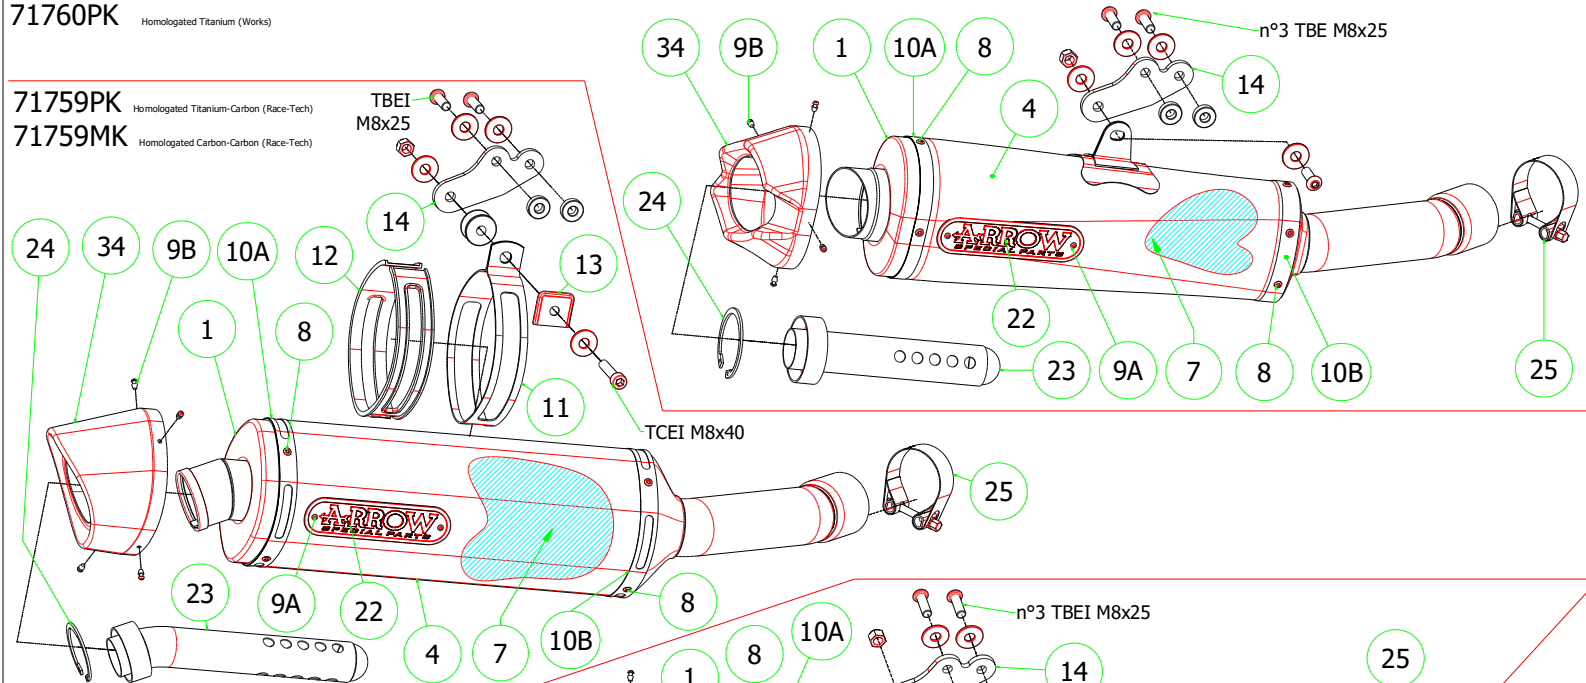

Yamaha FZ8 Fazer '10

71760PK Homologated Titanium (Works)

71420MI Collettori / Collectors

71759PK Homologated Titanium-Carbon (Race-Tech)
71759MK Homologated Carbon-Carbon (Race-Tech)