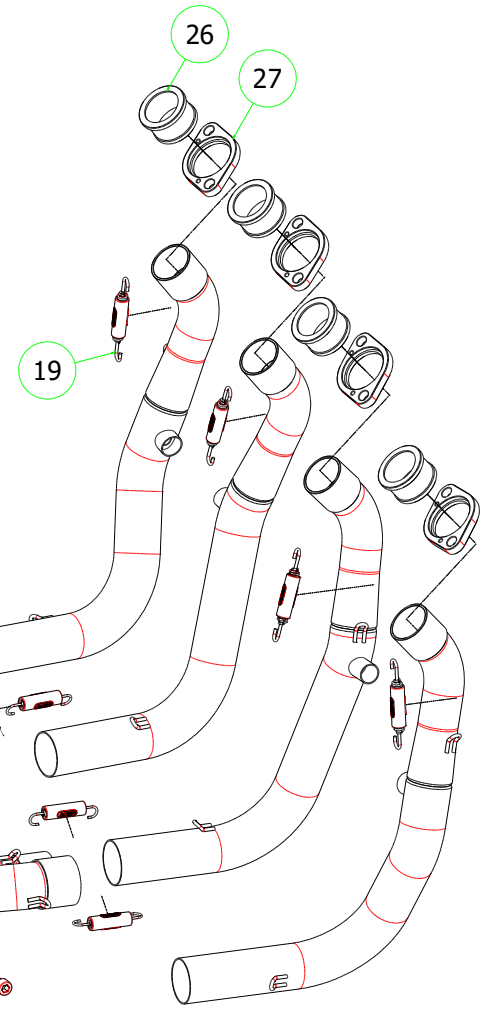

71759AON Homologated Aluminium Black (Race-Tech)
71759AO Homologated Aluminium (Race-Tech)
71759PO Homologated Titanium (Race-Tech)
71759MO Homologated Carbon (Race-Tech)

PARTI DI RICAMBIO / SPARE PARTS