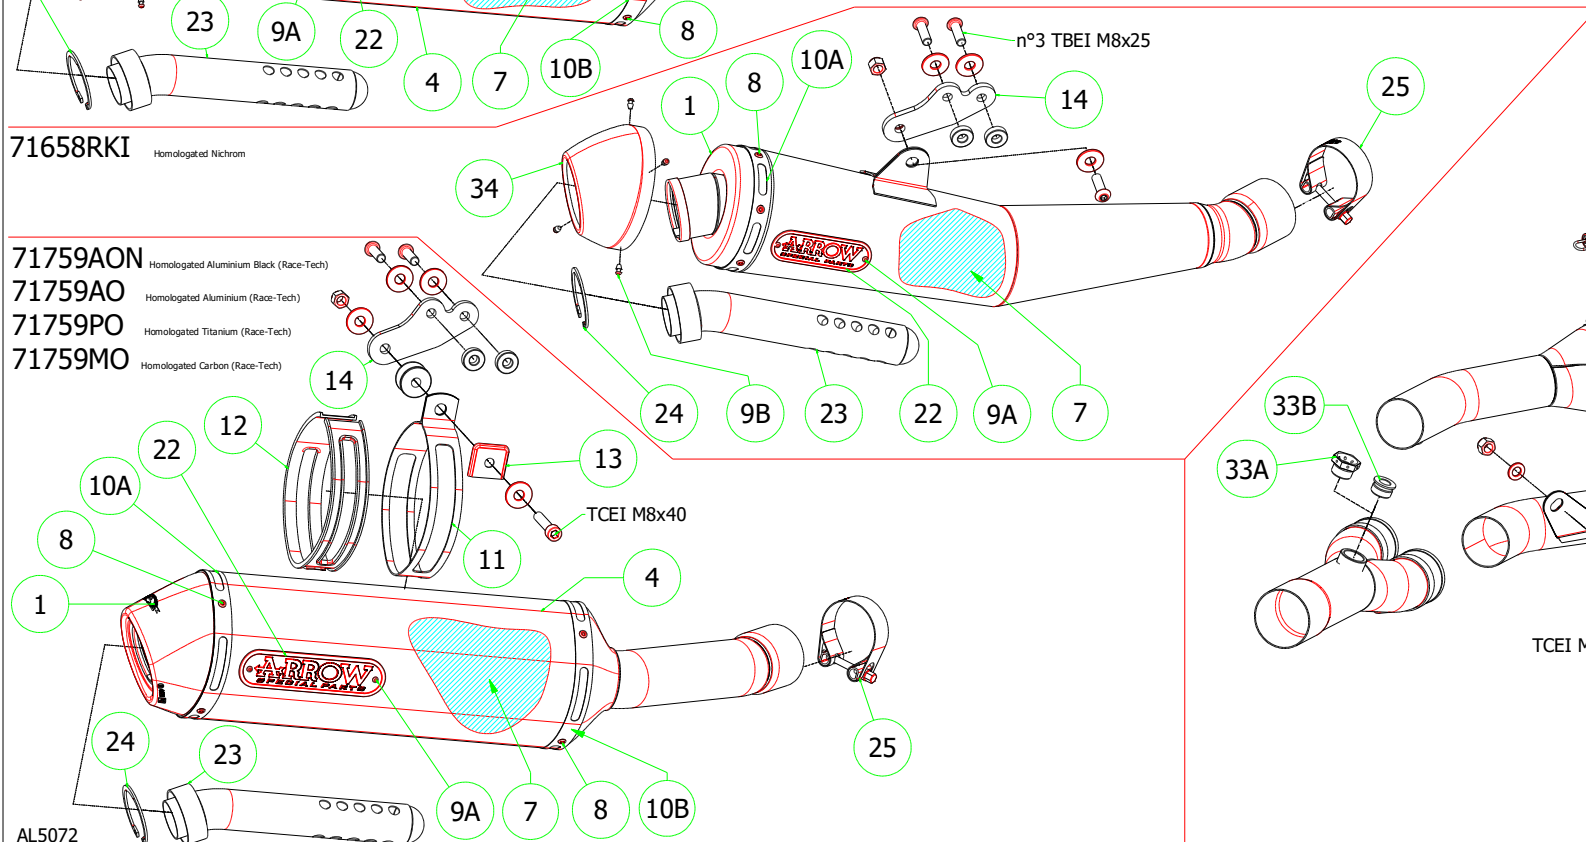

71759AON Homologated Aluminium Black (Race-Tech)
71759AO Homologated Aluminium (Race-Tech)
71759PO Homologated Titanium (Race-Tech)
71759MO Homologated Carbon (Race-Tech)

PARTI DI RICAMBIO / SPARE PARTS