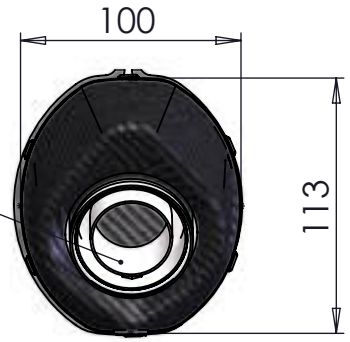

DB-Killer N°32B  
Cod.307762801

E13 92R - 01 10410

T.B.E.I screw  
M5x12  
Cod. 201031

Carbon Bracket FM5SF  
Cod.3014149501

Knurled collar nut M8  
Cod.200298

Aluminium Spacer  
Cod.204676

Knurled collar nut M5  
Cod.204407

Pipe N° 1150  
Cod.3014050201

LVONE EVO CARBON  
Medium Silencer Øi 54  
Cod.308411481

Aluminium spacer  
SBK SBK Ø27X8.5  
Cod.204321

Allen screw  
M8X60 T.C.E.I.  
Cod.200949

Extra - Short helical  
spring tensile  
Cod.308574001

Strap in stainless  
steel Ø45  
Cod.300045530

Art. 14211E

HONDA CB 500 F / CBR500 R / CB 500 X  
(fits with original centre stand)

Slip-on - LV ONE EVO - CARBON - APPROVED