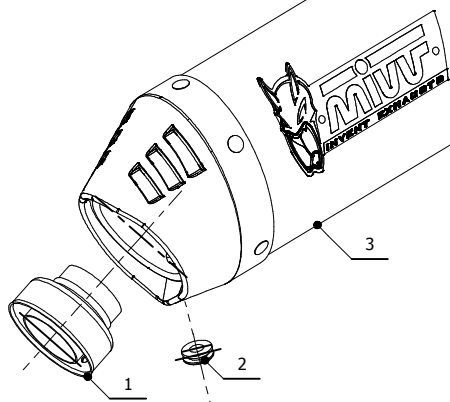

OPTIONAL PARTS
KT.014.C1 - NO KAT PIPE

APPLICAZIONI / APPLICATIONS

CODICE / CODE	TUBO / PIPE	SILENZIATORE / MUFFLER	FASCETTA / CLAMP	CODICE OMOL. / HOMOL.CODE
KT.014.L3C	INOX / ST.STEEL	CARBONIO (COPPA CARBONIO) / CARBON (CARBON CAP)	INOX / ST.STEEL	ME033 e9 1288
KT.014.L4C	INOX / ST.STEEL	TITANIO (COPPA CARBONIO) / TITANIUM (CARBON CAP)	INOX / ST.STEEL	ME033 e9 1288