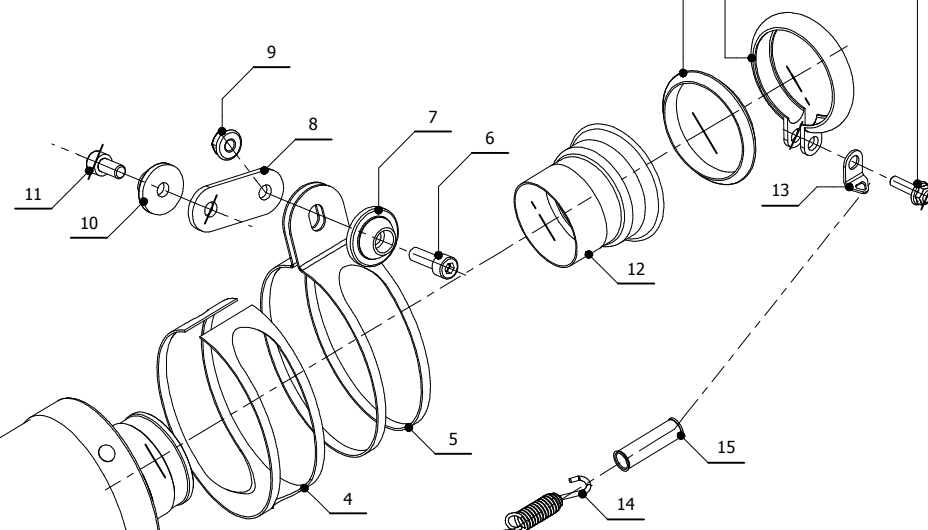

MODEL KTM SUPERDUKE 1290

YEAR 2014

LINE SPORT

MUFFLER OVAL CARBON CAP

SCHEMATIC

ELENCO PARTI / PARTS LIST

#	QTÀ / QTY	DESCRIZIONE / DESCRIPTION	CODICE / CODE
1	1	DB killer / DB killer	50.DK.067.0
2	1	Tappo in gomma / Rubber stopper	50.73.266.1
3	1	Silenziatore / Muffler	OVAL CARBON CAP
4	1	Protezione in gomma per staffa / Rubber protection for bracket	50.73.077.1
5	1	Staffa / Bracket	50.SS.030.0
6	1	Vite M8x25 / Screw M8x25	50.73.064.1
7	1	Rondella in alluminio / Aluminium washer	50.73.063.1
8	1	Staffa / Bracket	50.SS.683.0
9	1	Dado M8 flangiato / Flanged nut M8	50.73.393.1
10	1	Rondella alluminio / Aluminium washer	50.73.291.1
11	1	Vite M8x16 / Screw M8x16	50.73.575.1
12	1	Tubo di raccordo / Link pipe	9773KT014S7
13	1	Gancio molla / Spring hook	50.73.245.1
14	1	Molla corta / Short Spring	50.73.123.1
15	1	Tubo in gomma per molla / Rubber pipe for spring	50.73.210.1

PARTI ORIGINALI
ORIGINAL PARTS