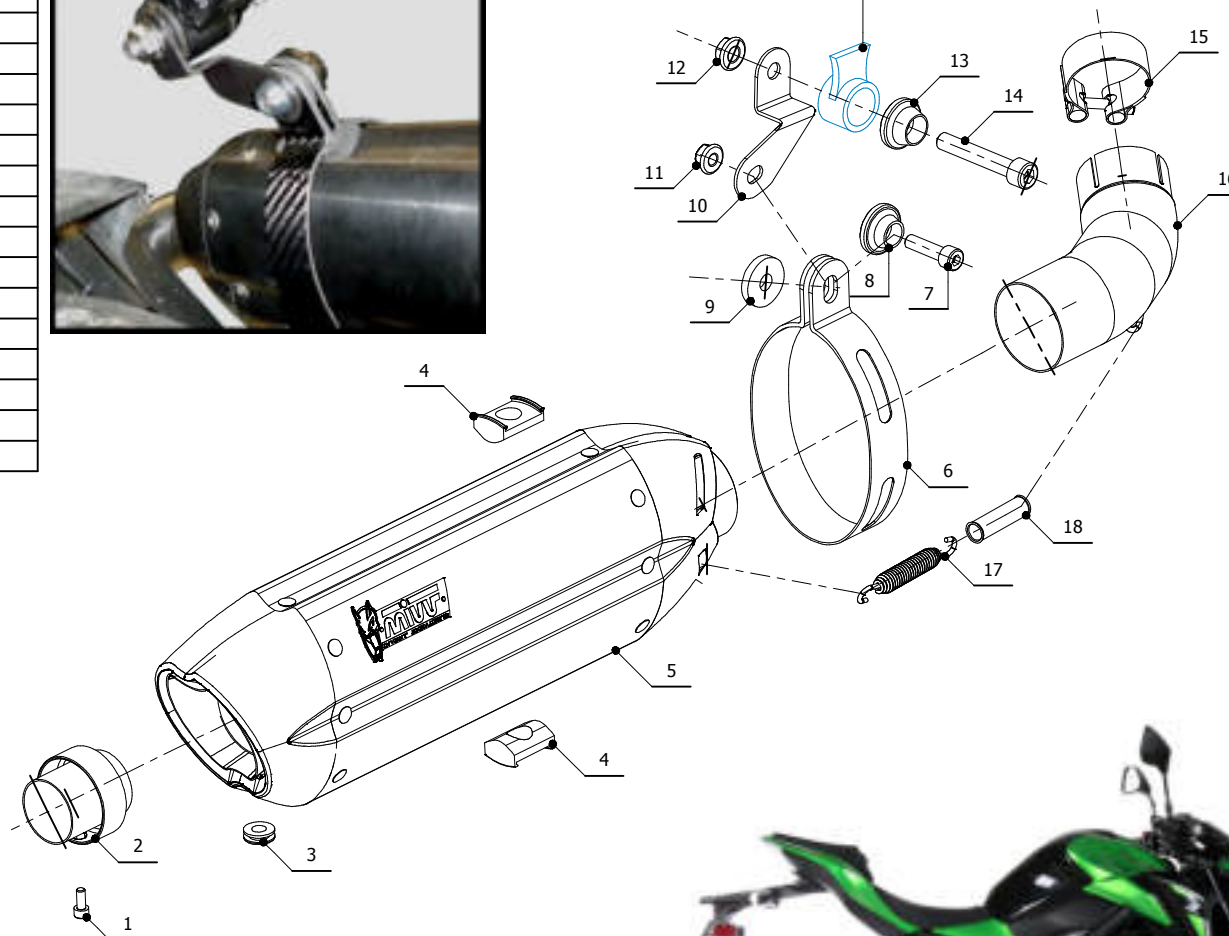

MODEL KAWASAKI Z900

YEAR 2017 -->

LINE SLIP ON

MUFFLER SUONO

SCHEMATIC

ELENCO PARTI / PARTS LIST

#	QTÀ / QTY	DESCRIZIONE / DESCRIPTION	CODICE / CODE
1	1	Vite M5x12 / Screw M5 x 12	50.73.628.1
2	1	DB killer / DB killer	50.DK.075.0
3	1	Tappo in gomma / Rubber stopper	50.73.266.1
4	2	Tassello grande / Rubber big block	50.73.203.1
5	1	Silenziatore / Muffler	SUONO 270
6	1	Staffa in carbonio / Carbon fiber bracket	50.SS.180.1
7	1	Vite M8x30 / Screw M8x30	50.73.219.1
8	1	Rondella in alluminio nera / Black aluminium washer	50.73.221.1
9	1	Rondella in gomma / Rubber washer	50.73.227.1
10	1	Staffa / Bracket	50.SS.991.0
11	1	Dado M8 flangiato / Flanged nut M8	50.73.393.1
12	1	Dado M10 flangiato / Flanged nut M10	50.73.332.1
13	1	Rondella in alluminio nera / Black aluminium washer	50.73.330.1
14	1	Vite M10x60 / Screw M10x60	50.73.135.1
15	1	Fascetta Ø 48/51 mm / Pipe clamp Ø 48/51 mm	50.FA.007.1
16	1	Tubo di raccordo / Link pipe	9773K045S2
17	1	Molla media / Middle spring	50.73.359.1
18	1	Tubo in gomma per molla / Rubber pipe for spring	50.73.210.1

TELAIO / FRAME

PARTI OPZIONALI / OPTIONAL PARTS

COVER IN ACCIAIO / STEEL COVER
50.CR.037.0

APPLICAZIONI / APPLICATIONS

CODICE / CODE	SILENZIATORE / MUFFLER	TUBO / PIPE	FASCETTA / CLAMP
K.045.L7	INOX (COPPE CARBONIO) / ST. STEEL (CARBON CAPS)	INOX / ST. STEEL	CARBONIO / CARBON FIBER
K.045.L9	STEEL BLACK		