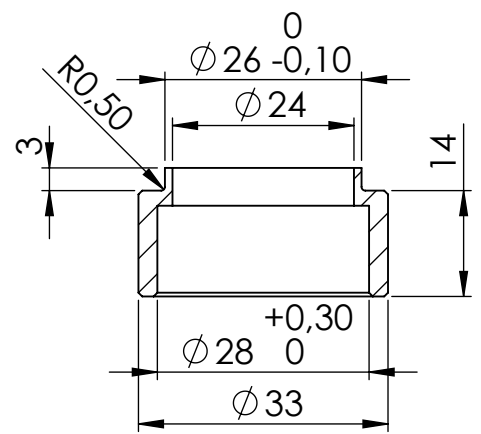

Flange 57F sp.6 mm
cod.083457014

Bushing cod.206583

ART. 15237

HONDA MSX 125 / GROM

FULL SYSTEM - LV 10 - STAINLESS S.