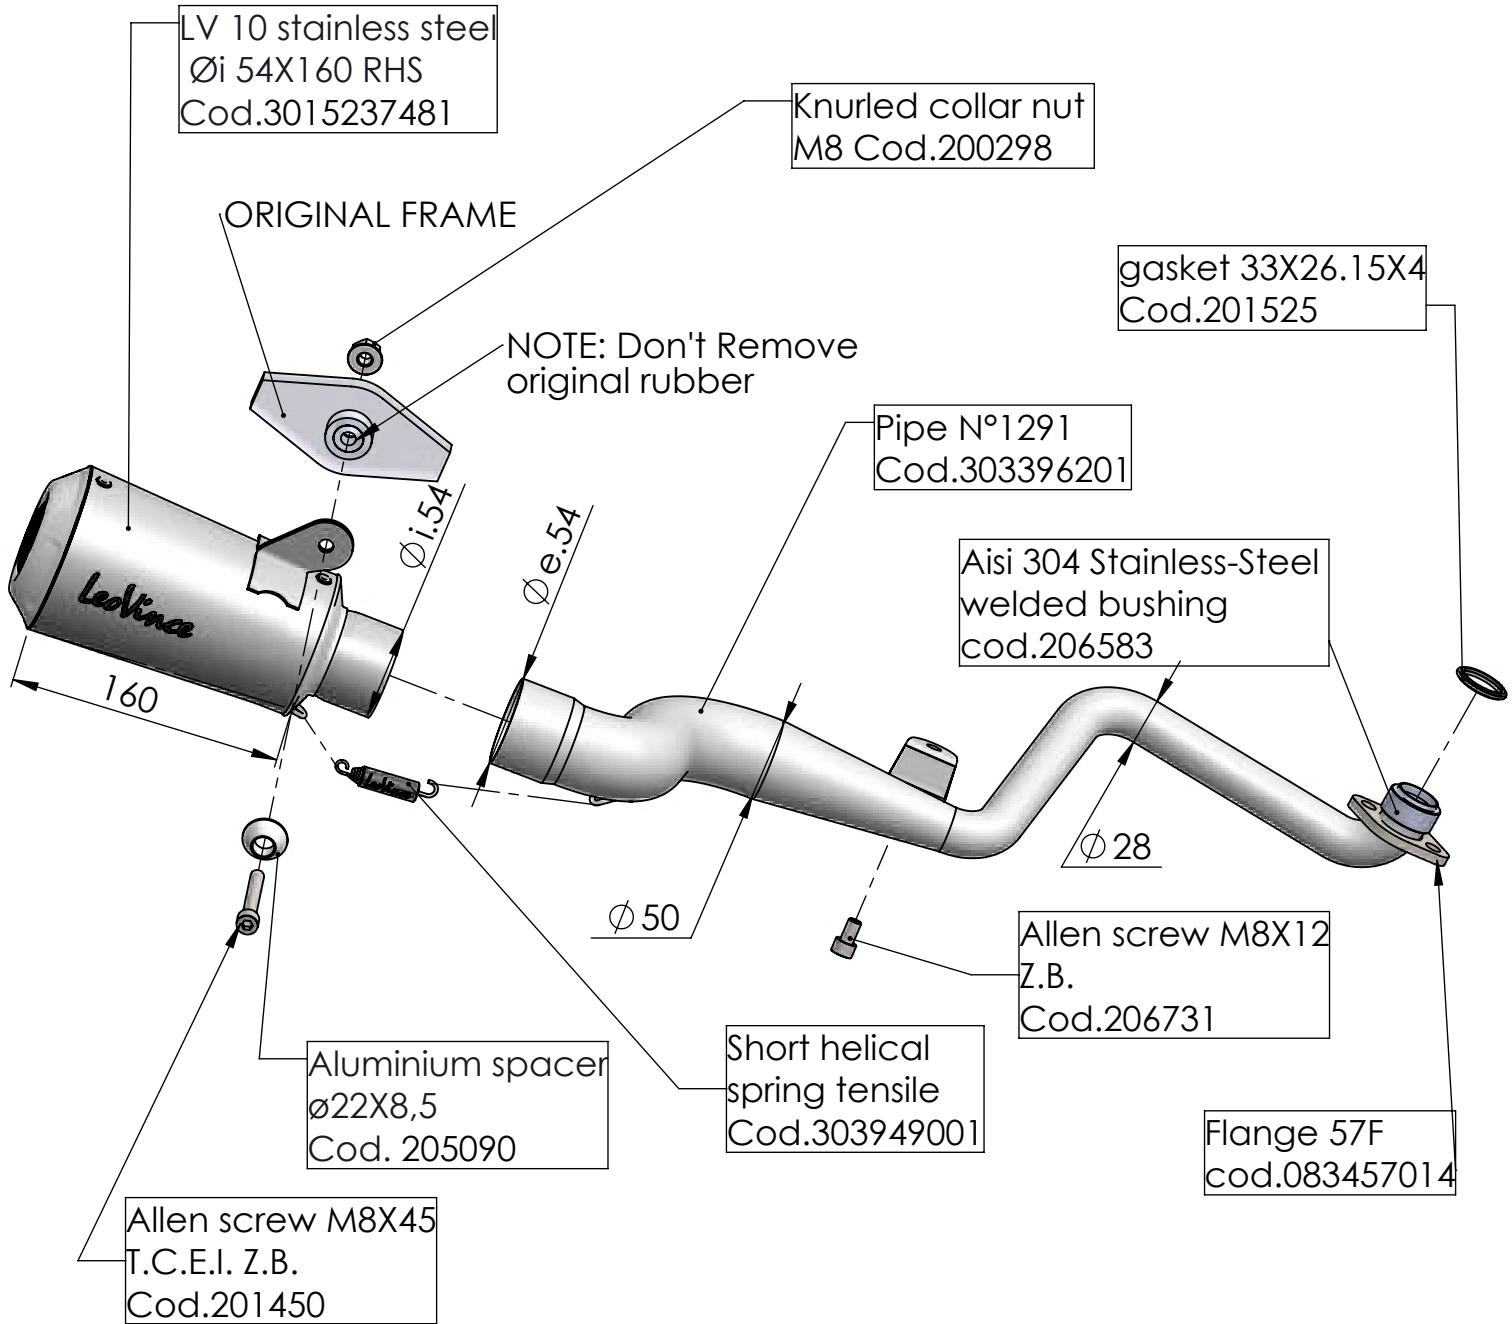

Flange 57F sp.6 mm
cod.083457014

Bushing cod.206583

ART. 15237

HONDA MSX 125 / GROM

FULL SYSTEM - LV 10 - STAINLESS S.