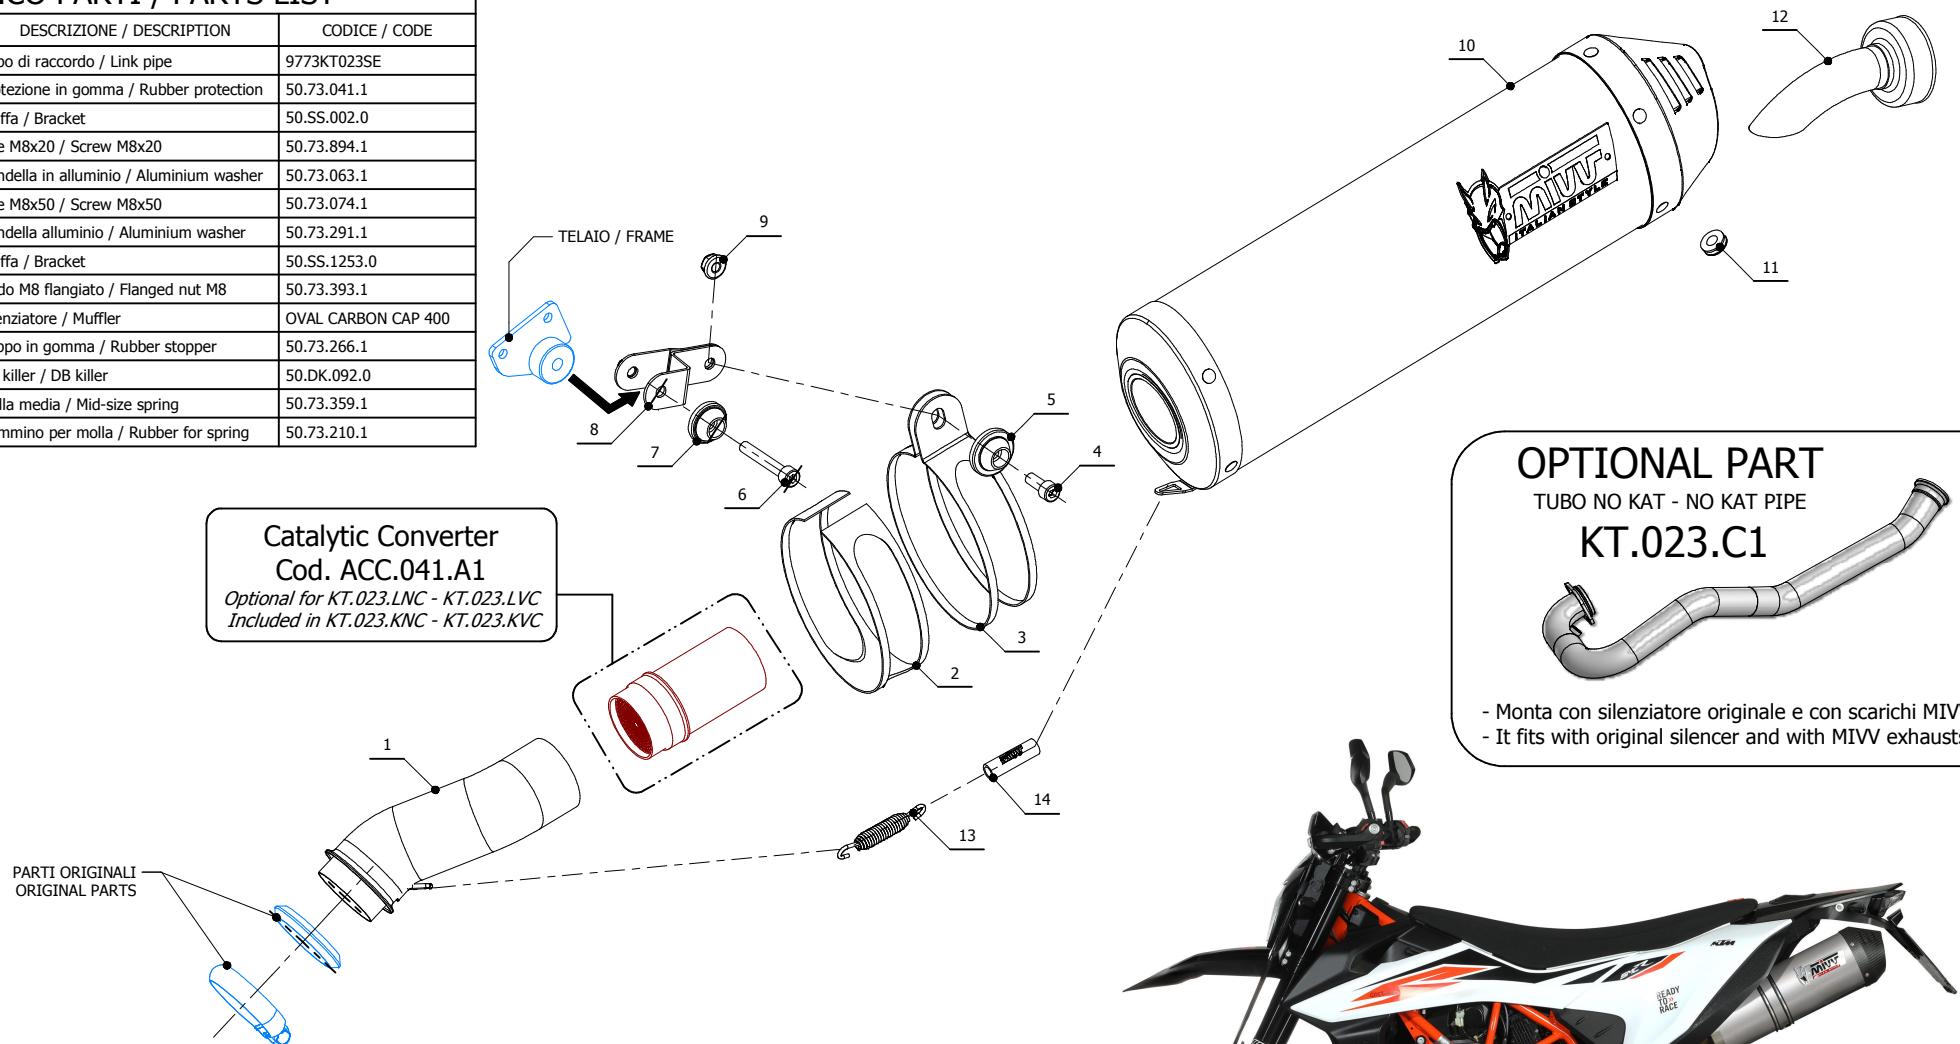

KTM 690 SMC R 2020 -->

OVAL
CARBON CAP

ELENCO PARTI / PARTS LIST

#	QTÀ / QTY	DESCRIZIONE / DESCRIPTION	CODICE / CODE
1	1	Tubo di raccordo / Link pipe	9773KT023SE
2	1	Protezione in gomma / Rubber protection	50.73.041.1
3	1	Staffa / Bracket	50.SS.002.0
4	1	Vite M8x20 / Screw M8x20	50.73.894.1
5	1	Rondella in alluminio / Aluminium washer	50.73.063.1
6	1	Vite M8x50 / Screw M8x50	50.73.074.1
7	1	Rondella alluminio / Aluminium washer	50.73.291.1
8	1	Staffa / Bracket	50.SS.1253.0
9	1	Dado M8 flangiato / Flanged nut M8	50.73.393.1
10	1	Silenziatore / Muffler	OVAL CARBON CAP 400
11	1	Tappo in gomma / Rubber stopper	50.73.266.1
12	1	DB killer / DB killer	50.DK.092.0
13	1	Molla media / Mid-size spring	50.73.359.1
14	1	Gommino per molla / Rubber for spring	50.73.210.1

Catalytic Converter
Cod. ACC.041.A1
Optional for KT.023.LNC - KT.023.LVC
Included in KT.023.KNC - KT.023.KVC

OPTIONAL PART
TUBO NO KAT - NO KAT PIPE
KT.023.C1

- Monta con silenziatore originale e con scarichi MIVV
- It fits with original silencer and with MIVV exhausts

APPLICAZIONI / APPLICATIONS

CODICE / CODE	SILENZIATORE / MUFFLER	TUBO / PIPE	FASCETTA / CLAMP	NOTE
KT.023.LNC KT.023.KNC	TITANIO (COPPA CARBONIO) / TITANIUM (CARBON CAP)	INOX / ST.STEEL	INOX / ST.STEEL	CATALYTIC CONVERTER NOT INCLUDED CATALYTIC CONVERTER INCLUDED
KT.023.LVC KT.023.KVC	STEEL BLACK	INOX / ST.STEEL	INOX / ST.STEEL	CATALYTIC CONVERTER NOT INCLUDED CATALYTIC CONVERTER INCLUDED